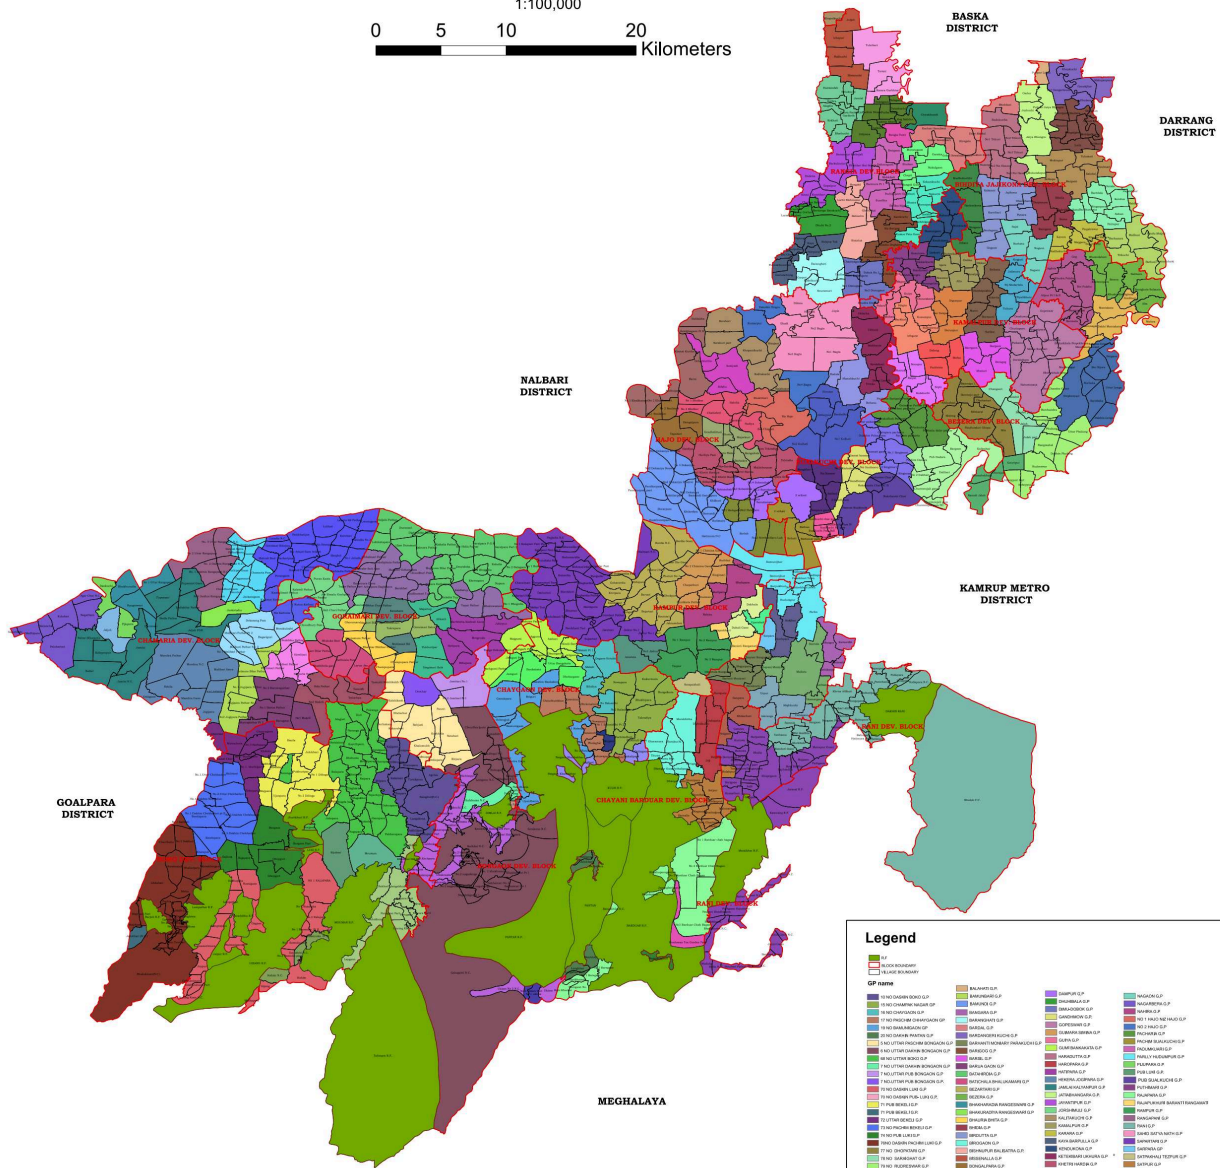

VILLAGE AND GAON PANCHAYAT MAP KAMRUP DISTRICT

1:100,000
0 5 10 20
Kilometers

Prepared by
Assam Remote Sensing Application Centre (ARSAC)
ASSAM SCIENCE TECHNOLOGY & ENVIRONMENT COUNCIL
(Dept. of Science & Technology, Govt of Assam)
Bigyan Bhawan, G.S. Road, Guwahati- 781005
Assam, India