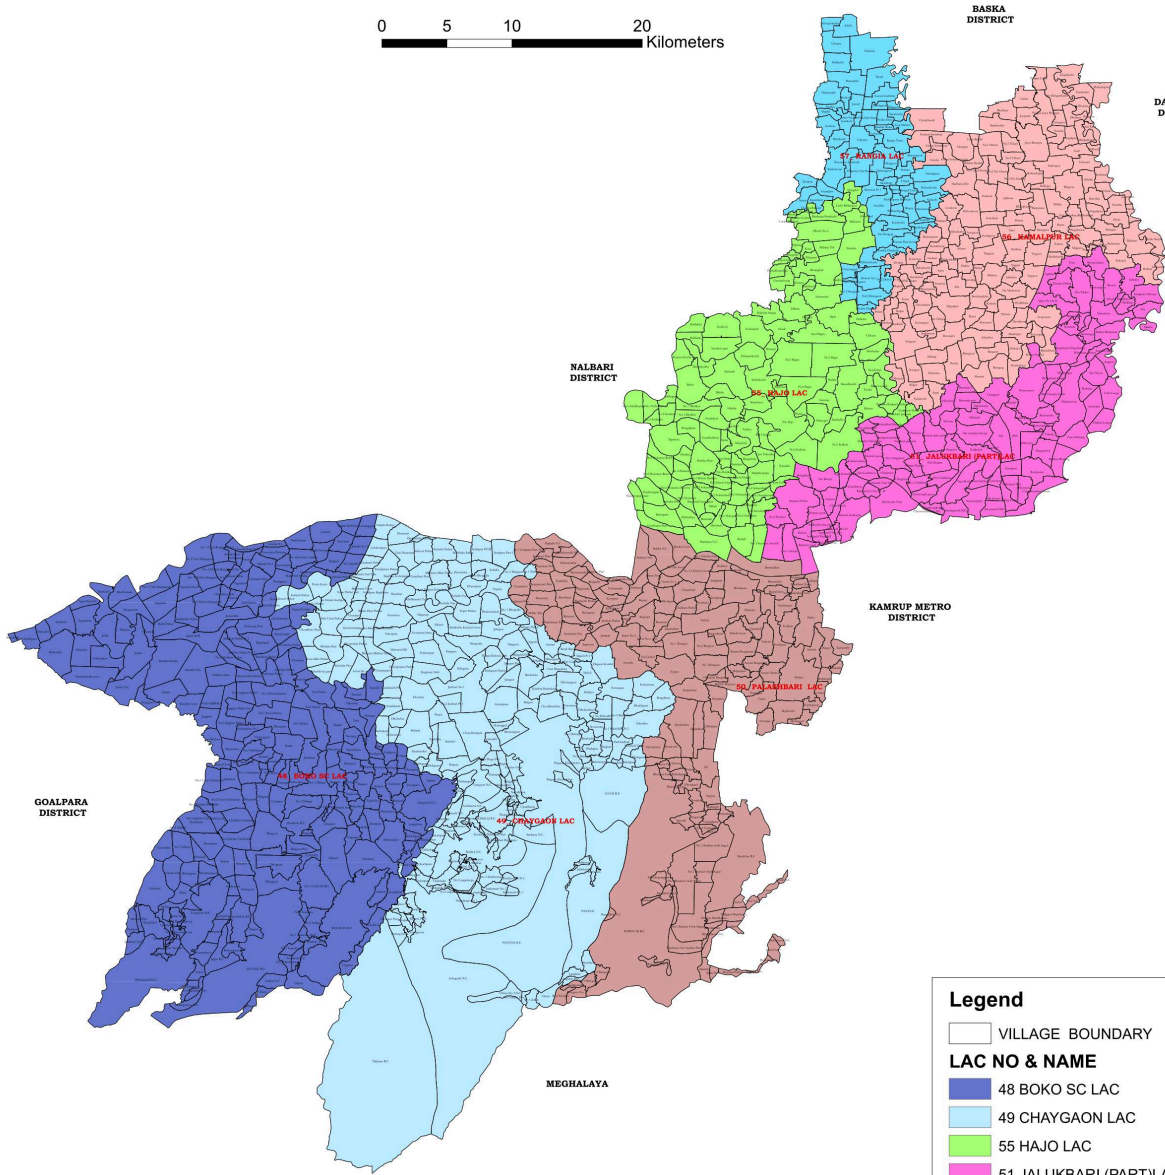

# LEGISLATIVE ASSEMBLY CONSTITUENCY (LAC) MAP KAMRUP DISTRICT

1:100,000

0 5 10 20 Kilometers

### Legend

— VILLAGE BOUNDARY

### LAC NO & NAME

- 48 BOKO SC LAC
- 49 CHAYGAON LAC
- 55 HAJO LAC
- 51 JALUKBARI (PART) LAC
- 56 KAMALPUR LAC
- 50 PALASHBARI LAC
- 57 RANGIA LAC

Prepared by  
Assam Remote Sensing Application Centre (ARSAC)  
ASSAM SCIENCE TECHNOLOGY & ENVIRONMENT COUNCIL  
(Dept. of Science & Technology Govt of Assam)  
Bigyan Bhawan, G. S. Road, Guwahati- 781005  
Assam, India